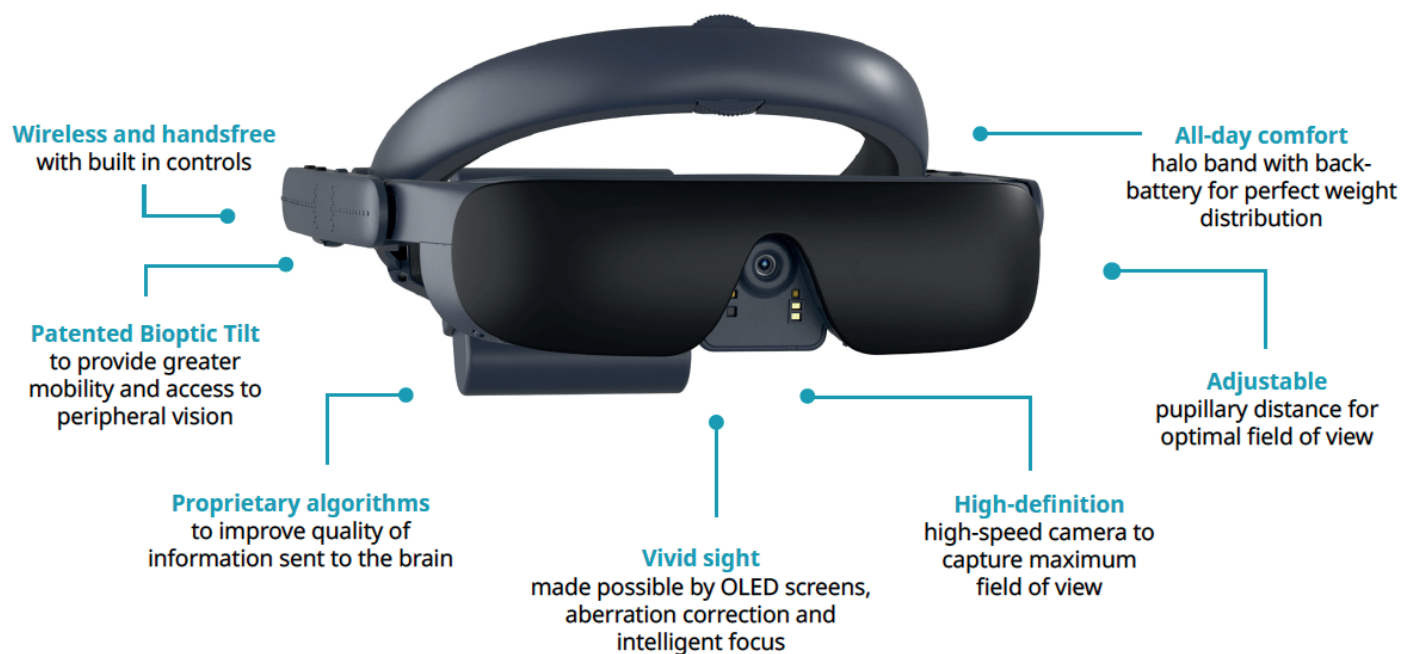

## The best enhanced vision device is ready for life on the go

### Device Specifications

- Streamlined visor with adjustable arms fits over prescription glasses
- Patented bioptic tilt adjusts between +35° to -10°
- Adjustable halo band securely fits children and adults
- 2 rechargeable lithium-ion batteries, each with up to 3 hours of continuous use
- 256 GB storage
- 3 integrated speakers
- Built-in flashlight

### Display Specifications

- System acuity > 20/20
- 2 dual independent 1280X960 high resolution OLED color screens
- 18 MP camera for stunning clarity
- Advanced software auto-focus, image stabilization, and personalization options
- Adjustable inter-pupil distance
- Diagonal 37.5° field of view

### Connectivity and Controls

- Touchpad and menu control integrated into headset
- Wireless remote and Web account controls
- Android® and Apple® apps
- Wi-Fi, Bluetooth and HDMI connectivity
- eCast and eMirror with the eSight mobile apps
- eSupport and Shared Accounts